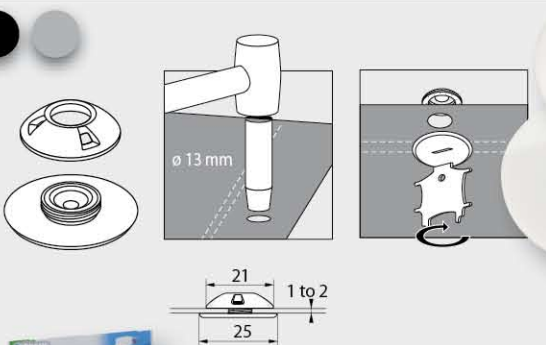

Receiver C-C cloth to cloth

product	code	colour	package
Receiver C-C	2001-100	white	100 x Receiver C-C 100 x receiver-ring
	2002-100	bleu	
	2003-100	black	
	2004-100	grey	
Receiver C-C	2001-10	white	10 x Receiver C-C 10 x receiver-ring
	2002-10	bleu	
	2003-10	black	
	2004-10	grey	
Receiver C-C	2001-4	white	4 x Receiver C-C 4 x receiver-ring
	2002-4	bleu	
	2003-4	black	
	2004-4	grey