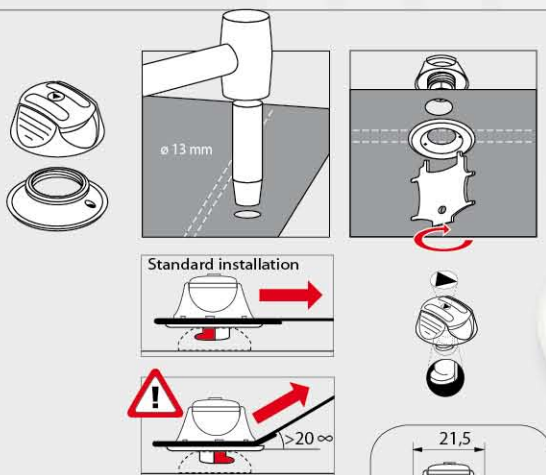

PERFIX is safe, secure and elegant:

PERFIX is a secured connection without using any protruding parts. These two features combined make this system unique and form a solution for many different applications. PERFIX is developed for fastening marine covers and sprayhoods on boats, but found its way to many different other situations where safety, comfort and elegance are required to fix any textile.

Colours and combinations

The PERFIX system consists of buttons and receivers. For the receiver-part there is a version for fixed surface (using screws etc.) and one for cloth. PERFIX-parts are sold separately and are available in different colours. In this way, several combinations make it able to match deck and cover colour. Special colours on request

Button

product	code	colour	package
Button	1001-100	white	100 x Button 100 x Button ring 1 x key
	1002-100	blue	
	1003-100	black	
	1004-100	grey	
Button	1001-10	white	10 x Button 10 x Button ring
	1002-10	blue	
	1003-10	black	
	1004-10	grey	
Button	1001-4	white	4 x Button 4 x Button ring
	1002-4	blue	
	1003-4	black	
	1004-4	grey