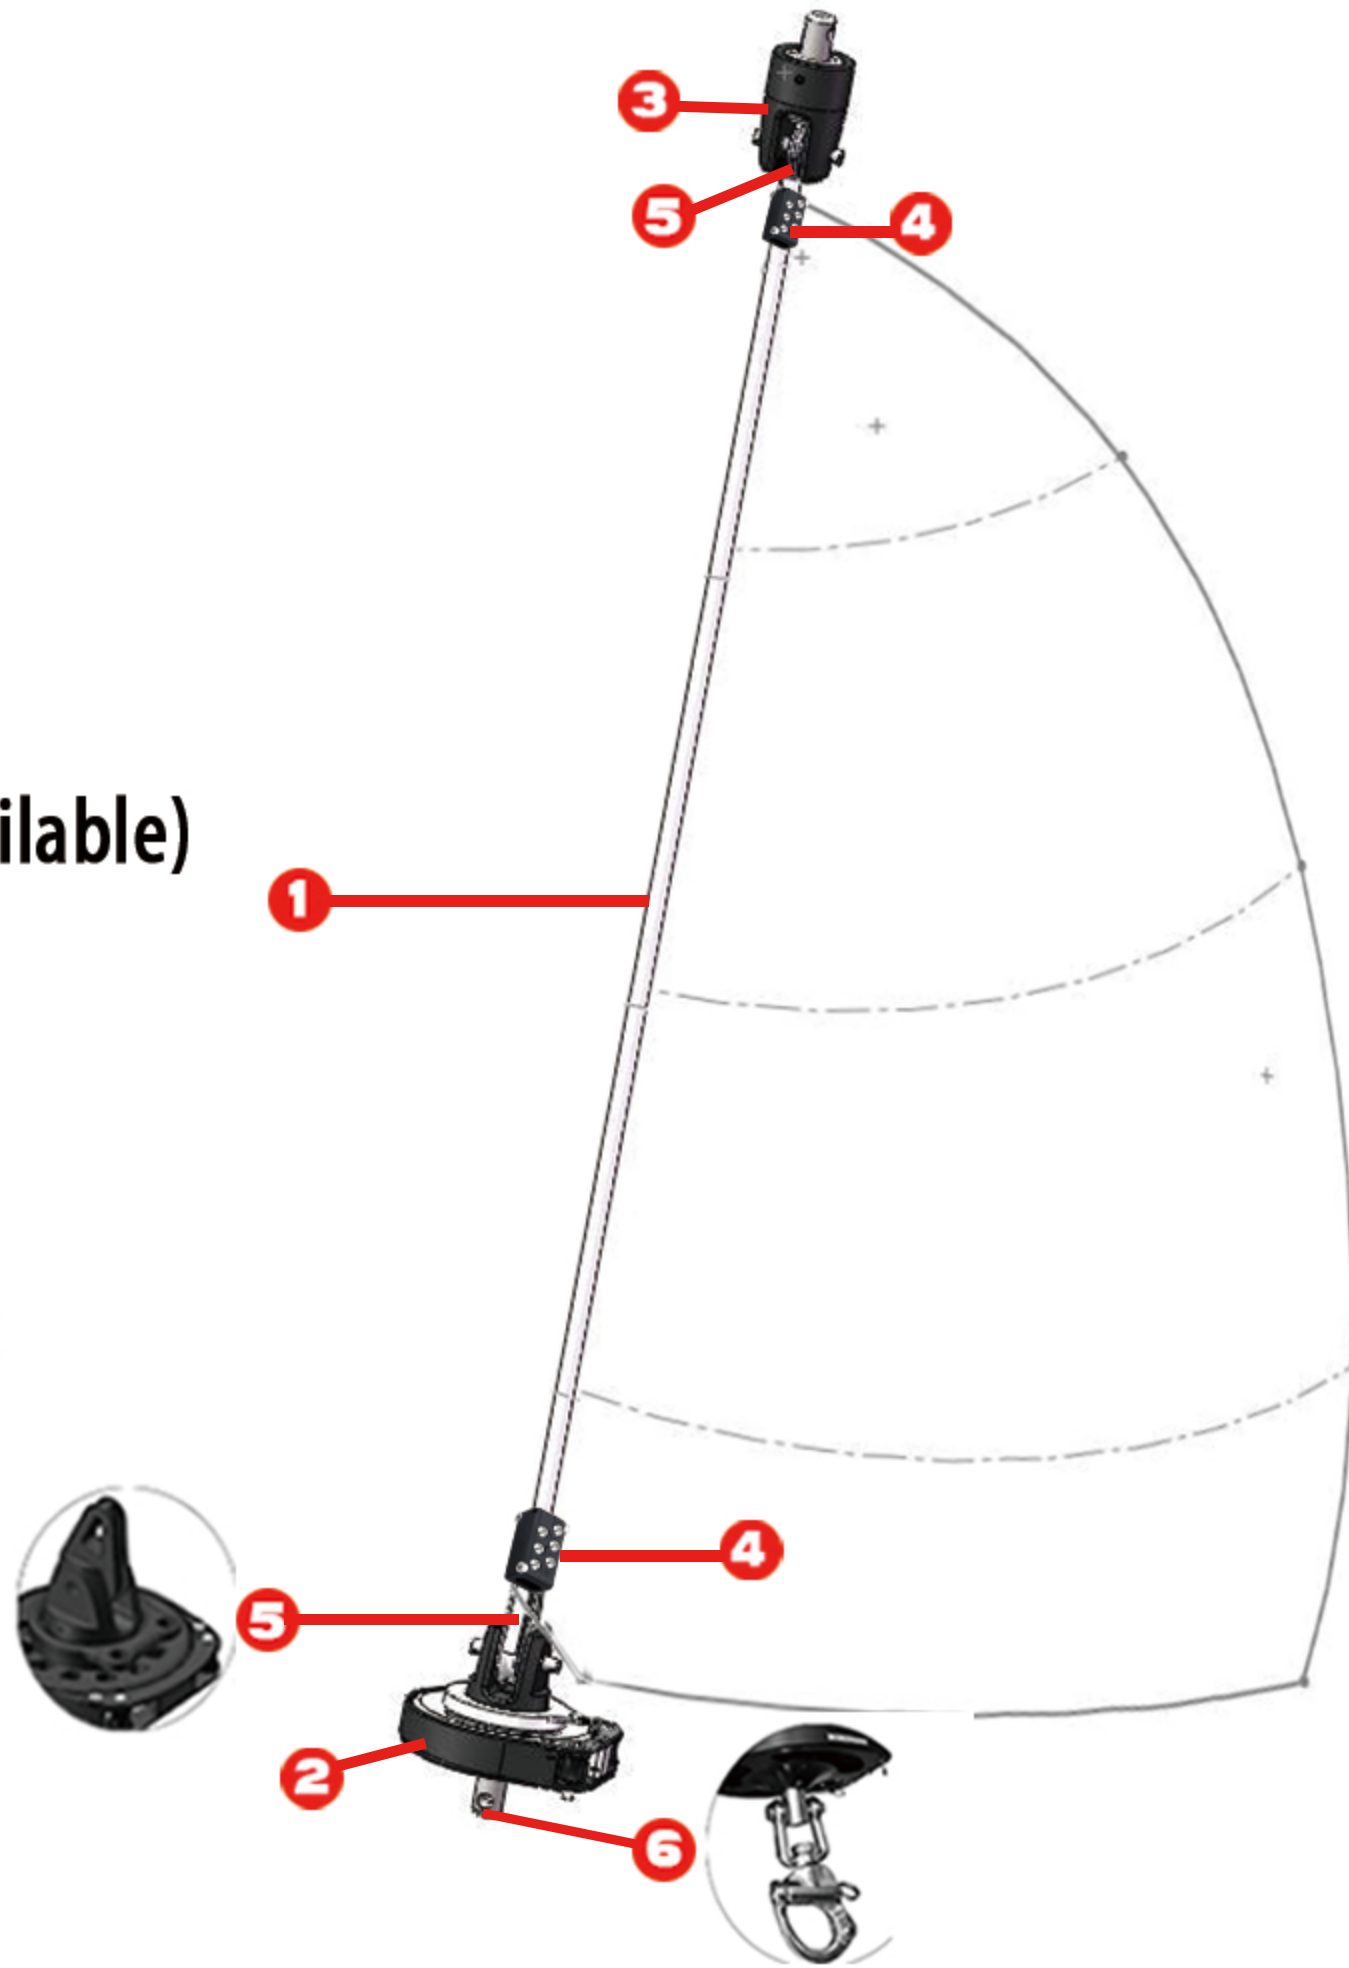

Standard Furling System

- ❶ Anti-Torsion rope (not available)
- ❷ Furler drum
- ❸ Furler upper
- ❹ Rope clamp
- ❺ Line terminator (thimble)
- ❻ Snapshackle

● For upwind sailing, true wind angles less than 90°

STANDARD FURLING SYSTEM								
SERIES	Boat LOA	MAX ROPE ϕ	Sail Area	M.W.L	combine With	Thimble	Rope Clamp	Anti-torsion Rope ϕ
2502	7m	8mm	30sqm	1.2t	2503			
2504	10m	8mm	60sqm	1.5t	2505	2504-P	1941-S	8-9mm
						2504-P10	1942-S	10-11mm
2510	12m	12mm	100sqm	2.5t	2511	2510-P	1942-S	10-11mm
						2510-P13	1942	12-13mm