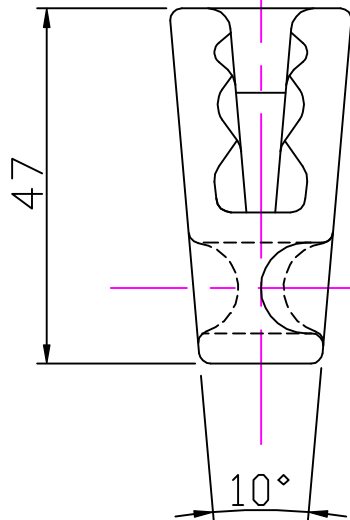

Ø6–12mm.
1/4"–7/16"

4 Holes Ø12

Clamcleats Limited
Watchmead
Welwyn Garden City
Hertfordshire AL7 1AP
England

Telephone +44 (0)1707 330101
Fax +44 (0)1707 321269
<http://www.clamcleat-rope-cleats.com>

Scale 1:1
All dimensions in mm.

Issue: 1. Jun 2000
ID234.dwg

Material:
Nylon

Installation Drawing for:–
CL234
Large Loop Cleat