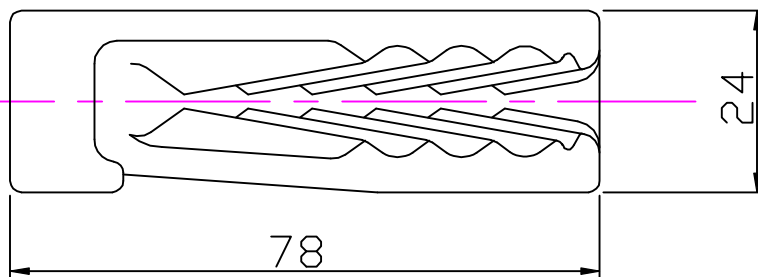

Ø6–12mm.
1/4"–7/16"

4 Holes Ø12

Clamcleats Limited
Watchmead
Welwyn Garden City
Hertfordshire AL7 1AP
England

Telephone +44 (0)1707 330101
Fax +44 (0)1707 321269
<http://www.clamcleat-rope-cleats.com>

Scale 1:1
All dimensions in mm.

Issue: 1. Jun 2000
ID234.dwg

Material:
Nylon

Installation Drawing for:–
CL234
Large Loop Cleat