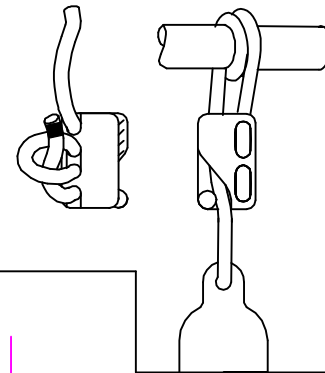

Ø6–12mm.
1/4"–7/16"

4 Holes Ø12

Clamcleats Limited
Watchmead
Welwyn Garden City
Hertfordshire AL7 1AP
England

Telephone +44 (0)1707 330101
Fax +44 (0)1707 321269
<http://www.clamcleat-rope-cleats.com>

Scale 1:1
All dimensions in mm.

Issue: 1. Jun 2000
ID234.dwg

Material:
Nylon

Installation Drawing for:–
CL234
Large Loop Cleat