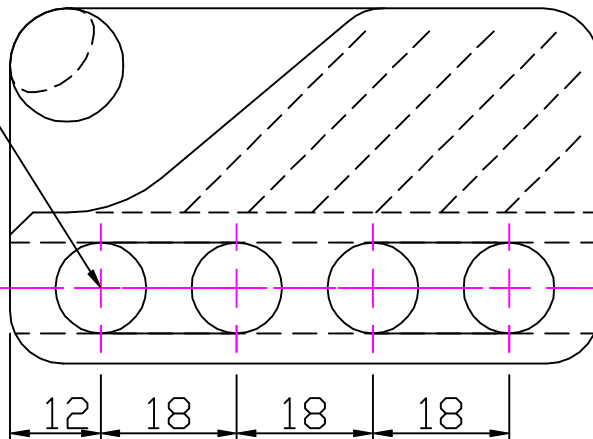

Ø6–12mm.
1/4"–7/16"

4 Holes Ø12

Clamcleats Limited
Watchmead
Welwyn Garden City
Hertfordshire AL7 1AP
England

Telephone +44 (0)1707 330101
Fax +44 (0)1707 321269
<http://www.clamcleat-rope-cleats.com>

Scale 1:1
All dimensions in mm.

Issue: 1. Jun 2000
ID234.dwg

Material:
Nylon

Installation Drawing for:–
CL234
Large Loop Cleat