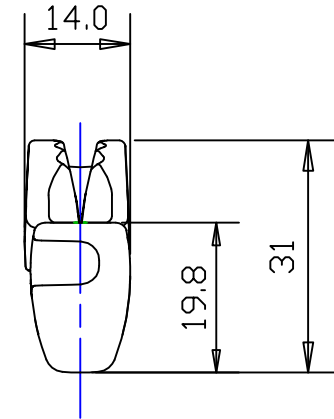

$\varnothing 3-4\text{MM}$
 $1/8"-5/32"$

Section 'A-A'

Clamcleat®
 Rope cleats
 Clamcleats Limited
 Watchmead
 Welwyn Garden City
 Hertfordshire AL7 1AP
 England
 Telephone +44 (0)1707 330101
 Fax +44 (0)1707 321269
 Email sales@clamcleat.com
 www.clamcleat.com

Scale 1:1
 All dimensions in mm.

Issue: 1	Mar 2010
ID828-77.dwg	
Material: Aluminium & Nylon	
Installation Drawing for:- CL828-77 Aero Base with CL277 cleat	