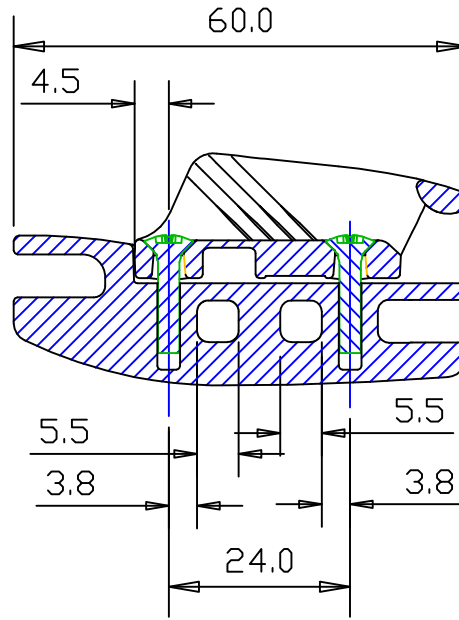

$\varnothing 3-4\text{MM}$
 $1/8"-5/32"$

Section 'A-A'

Clamcleat®
 Rope cleats
 Clamcleats Limited
 Watchmead
 Welwyn Garden City
 Hertfordshire AL7 1AP
 England
 Telephone +44 (0)1707 330101
 Fax +44 (0)1707 321269
 Email sales@clamcleat.com
 www.clamcleat.com

Scale 1:1
 All dimensions in mm.

Issue: 1	Mar 2010
ID828-77.dwg	
Material: Aluminium & Nylon	
Installation Drawing for:- CL828-77 Aero Base with CL277 cleat	