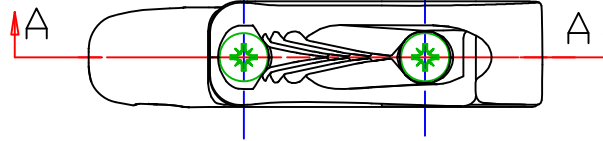

$\varnothing 3-4\text{MM}$
 $1/8"-5/32"$

Section 'A-A'

Clamcleat®
 Rope cleats
 Clamcleats Limited
 Watchmead
 Welwyn Garden City
 Hertfordshire AL7 1AP
 England
 Telephone +44 (0)1707 330101
 Fax +44 (0)1707 321269
 Email sales@clamcleat.com
 www.clamcleat.com

Scale 1:1
 All dimensions in mm.

Issue: 1	Mar 2010
ID828-77.dwg	
Material: Aluminium & Nylon	
Installation Drawing for:- CL828-77 Aero Base with CL277 cleat	