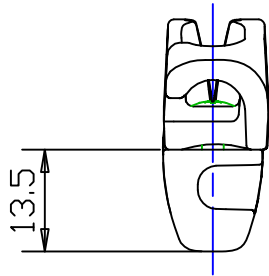

$\varnothing 3-4\text{MM}$
 $1/8"-5/32"$

Section 'A-A'

Clamcleat®
 Rope cleats
 Clamcleats Limited
 Watchmead
 Welwyn Garden City
 Hertfordshire AL7 1AP
 England
 Telephone +44 (0)1707 330101
 Fax +44 (0)1707 321269
 Email sales@clamcleat.com
 www.clamcleat.com

Scale 1:1
 All dimensions in mm.

Issue: 1	Mar 2010
ID828-77.dwg	
Material: Aluminium & Nylon	
Installation Drawing for:- CL828-77 Aero Base with CL277 cleat	