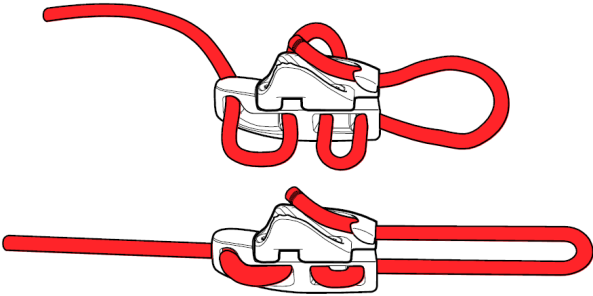

$\varnothing 3-4\text{MM}$
 $1/8"-5/32"$

Section 'A-A'

Clamcleat®
 Rope cleats
 Clamcleats Limited
 Watchmead
 Welwyn Garden City
 Hertfordshire AL7 1AP
 England
 Telephone +44 (0)1707 330101
 Fax +44 (0)1707 321269
 Email sales@clamcleat.com
 www.clamcleat.com

Scale 1:1
 All dimensions in mm.

Issue: 1	Mar 2010
ID828-77.dwg	
Material: Aluminium & Nylon	
Installation Drawing for:- CL828-77 Aero Base with CL277 cleat	