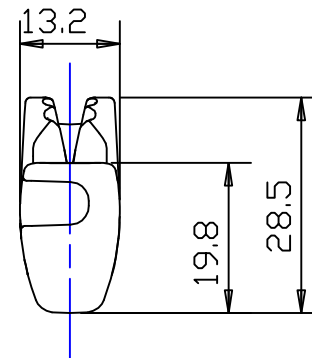

$\varnothing 3-4\text{MM}$
 $1/8''-5/32''$

Section 'A-A'

Clamcleat®
 Rope cleats
 Clamcleats Limited
 Watchmead
 Welwyn Garden City
 Hertfordshire AL7 1AP
 England
 Telephone +44 (0)1707 330101
 Fax +44 (0)1707 321269
 Email sales@clamcleat.com
 www.clamcleat.com

Scale 1:1
 All dimensions in mm.

Issue: 1 Jan 2010
 ID828.dwg

Material:
 Aluminium & Nylon

Installation Drawing for:-

CL828-68

Aero Cleat