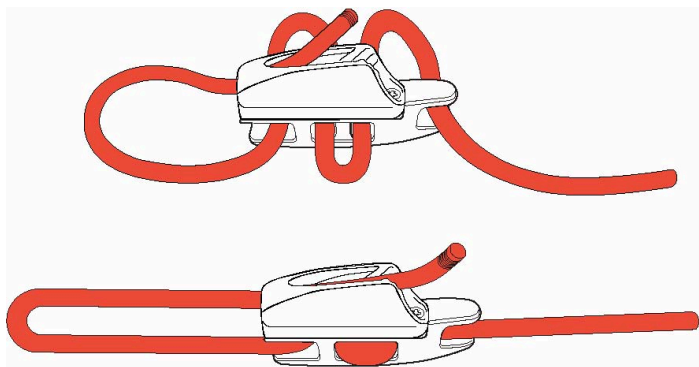

$\varnothing 3-4\text{MM}$
 $1/8''-5/32''$

Section 'A-A'

Clamcleat®
 Rope cleats
 Clamcleats Limited
 Watchmead
 Welwyn Garden City
 Hertfordshire AL7 1AP
 England
 Telephone +44 (0)1707 330101
 Fax +44 (0)1707 321269
 Email sales@clamcleat.com
 www.clamcleat.com

Scale 1:1
 All dimensions in mm.

Issue: 1 Jan 2010
 ID828.dwg

Material:
 Aluminium & Nylon

Installation Drawing for:-

CL828-68

Aero Cleat