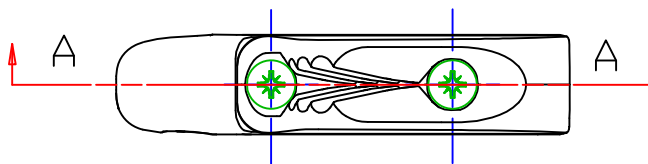

$\varnothing 3-4\text{MM}$
 $1/8''-5/32''$

Section 'A-A'

Clamcleat®
 Rope cleats
 Clamcleats Limited
 Watchmead
 Welwyn Garden City
 Hertfordshire AL7 1AP
 England
 Telephone +44 (0)1707 330101
 Fax +44 (0)1707 321269
 Email sales@clamcleat.com
 www.clamcleat.com

Scale 1:1
 All dimensions in mm.

Issue: 1 Jan 2010
 ID828.dwg

Material:
 Aluminium & Nylon

Installation Drawing for:-

CL828-68

Aero Cleat