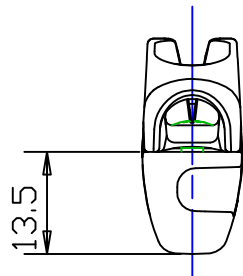

$\varnothing 3-4\text{MM}$
 $1/8''-5/32''$

Section 'A-A'

Clamcleat®
 Rope cleats
 Clamcleats Limited
 Watchmead
 Welwyn Garden City
 Hertfordshire AL7 1AP
 England
 Telephone +44 (0)1707 330101
 Fax +44 (0)1707 321269
 Email sales@clamcleat.com
 www.clamcleat.com

Scale 1:1
 All dimensions in mm.

Issue: 1 Jan 2010
 ID828.dwg

Material:
 Aluminium & Nylon

Installation Drawing for:-

CL828-68

Aero Cleat