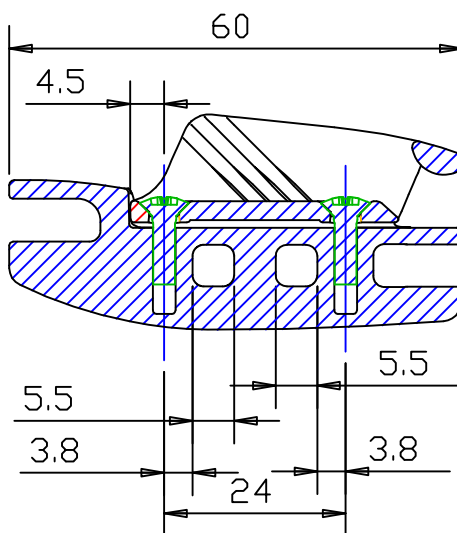

$\varnothing 3-4\text{MM}$
 $1/8''-5/32''$

Section 'A-A'

Clamcleat®
 Rope cleats
 Clamcleats Limited
 Watchmead
 Welwyn Garden City
 Hertfordshire AL7 1AP
 England
 Telephone +44 (0)1707 330101
 Fax +44 (0)1707 321269
 Email sales@clamcleat.com
 www.clamcleat.com

Scale 1:1
 All dimensions in mm.

Issue: 1 Jan 2010
 ID828.dwg

Material:
 Aluminium & Nylon

Installation Drawing for:-

CL828-68

Aero Cleat