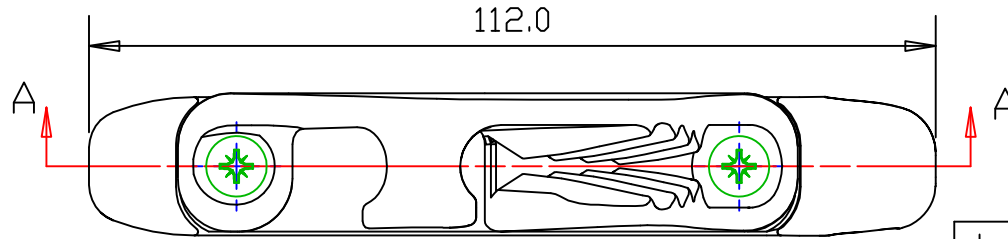

Ø 4-6MM
5/32"-1/4"

Section 'A'A'

Clamcleat®
Rope cleats

Clamcleats Limited
Watchmead
Welwyn Garden City
Hertfordshire AL7 1AP
England
Telephone +44 (0)1707 330101
Fax +44 (0)1707 321269
Email sales@clamcleat.com
www.clamcleat.com

Scale 1:1
All dimensions in mm.

Issue: 1	Feb 2010
ID827-18.dwg	
Material: Aluminium & Nylon	
Installation Drawing for:- CL827-18 Aero Cleat with CL218 Mk1	