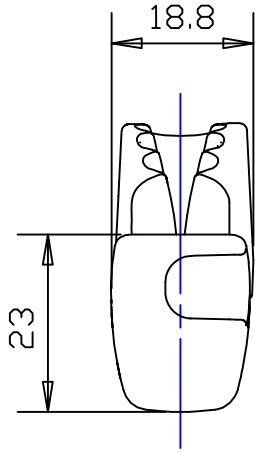

Ø 4-6MM
5/32"-1/4"

Section 'A'A'

Clamcleat®
Rope cleats

Clamcleats Limited
Watchmead
Welwyn Garden City
Hertfordshire AL7 1AP
England
Telephone +44 (0)1707 330101
Fax +44 (0)1707 321269
Email sales@clamcleat.com
www.clamcleat.com

Scale 1:1
All dimensions in mm.

Issue: 1	Feb 2010
ID827-18.dwg	
Material: Aluminium & Nylon	
Installation Drawing for:- CL827-18 Aero Cleat with CL218 Mk1	