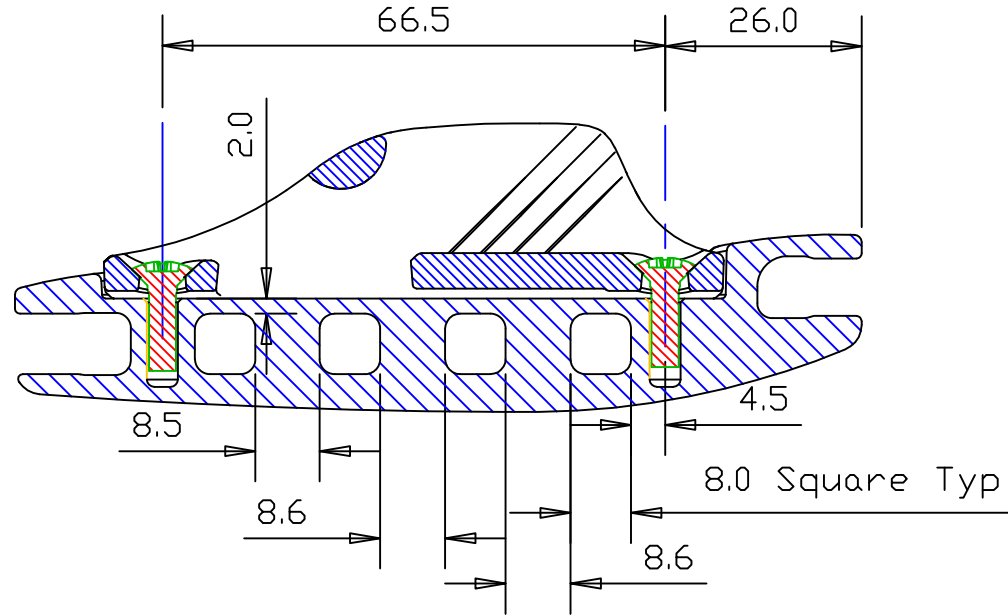

Ø 4-6MM
5/32"-1/4"

Section 'A'A'

Clamcleat®
Rope cleats

Clamcleats Limited
Watchmead
Welwyn Garden City
Hertfordshire AL7 1AP
England
Telephone +44 (0)1707 330101
Fax +44 (0)1707 321269
Email sales@clamcleat.com
www.clamcleat.com

Scale 1:1
All dimensions in mm.

Issue: 1	Feb 2010
ID827-18.dwg	
Material: Aluminium & Nylon	
Installation Drawing for:- CL827-18 Aero Cleat with CL218 Mk1	