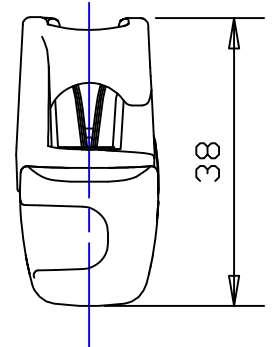

Ø 4-6MM
5/32"-1/4"

Section 'A'A'

Clamcleat®
Rope cleats

Clamcleats Limited
Watchmead
Welwyn Garden City
Hertfordshire AL7 1AP
England
Telephone +44 (0)1707 330101
Fax +44 (0)1707 321269
Email sales@clamcleat.com
www.clamcleat.com

Scale 1:1
All dimensions in mm.

Issue: 1	Feb 2010
ID827-18.dwg	
Material: Aluminium & Nylon	
Installation Drawing for:- CL827-18 Aero Cleat with CL218 Mk1	