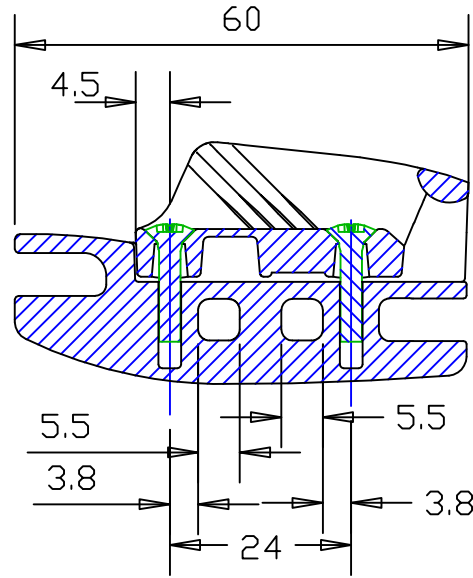

$\varnothing 3-4\text{MM}$
 $1/8''-5/32''$

Section 'A-A'

Clamcleat®
 Rope cleats
 Clamcleats Limited
 Watchmead
 Welwyn Garden City
 Hertfordshire AL7 1AP
 England
 Telephone +44 (0)1707 330101
 Fax +44 (0)1707 321269
 Email sales@clamcleat.com
 www.clamcleat.com

Scale 1:1
 All dimensions in mm.

Issue: 1	Mar 2010
ID828-70.dwg	
Material: Aluminium & Nylon	
Installation Drawing for:- CL828-70 Aero base with CL270 cleat	