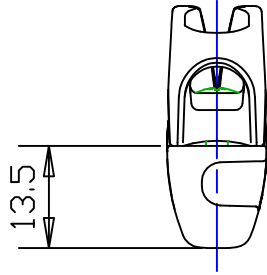

$\varnothing 3-4\text{MM}$
 $1/8''-5/32''$

Section 'A-A'

Clamcleat®
 Rope cleats
 Clamcleats Limited
 Watchmead
 Welwyn Garden City
 Hertfordshire AL7 1AP
 England
 Telephone +44 (0)1707 330101
 Fax +44 (0)1707 321269
 Email sales@clamcleat.com
 www.clamcleat.com

Scale 1:1
 All dimensions in mm.

Issue: 1	Mar 2010
ID828-70.dwg	
Material: Aluminium & Nylon	
Installation Drawing for:- CL828-70 Aero base with CL270 cleat	