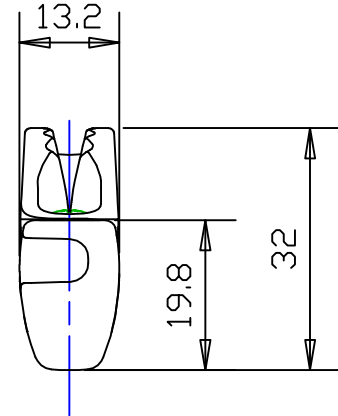

$\varnothing 3-4\text{MM}$
 $1/8''-5/32''$

Section 'A-A'

Clamcleat®
 Rope cleats
 Clamcleats Limited
 Watchmead
 Welwyn Garden City
 Hertfordshire AL7 1AP
 England
 Telephone +44 (0)1707 330101
 Fax +44 (0)1707 321269
 Email sales@clamcleat.com
 www.clamcleat.com

Scale 1:1
 All dimensions in mm.

Issue: 1	Mar 2010
ID828-70.dwg	
Material: Aluminium & Nylon	
Installation Drawing for:- CL828-70 Aero base with CL270 cleat	