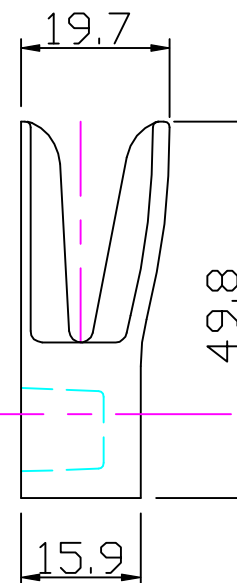

M6 6.3mm $\phi 6 - 10\text{mm}$
 1/4" No.14 1/4" - 3/8"

Section 'AA'

Clamcleat®
 Rope cleats

Clamcleats Limited
 Watchmead
 Welwyn Garden City
 Hertfordshire AL7 1AP
 England

Telephone +44 (0)1707 330101
 Fax +44 (0)1707 321269
<http://www.clamcleat-rope-cleats.com>

Scale 1:1
 All dimensions in mm.

Issue: 1.	Dec 1998
ID206.dwg	
Material: Nylon	
Installation Drawing for:- CL206 Lateral (Starboard)	