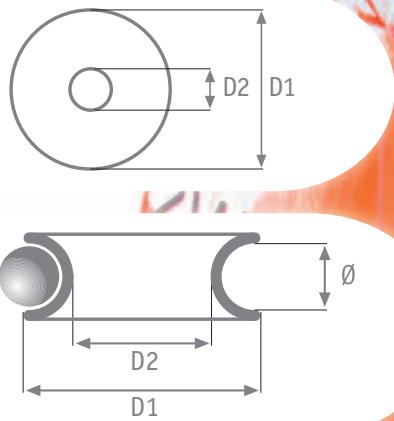

AGGIORNAMENTI & NOVITÀ

VIADANA News

Via Villaggio Giardino, 5/7 - 23822 BELLANO (LC) - ITALY - Tel. +39.0341.82.14.56
 Fax +39.0341.82.12.94 - info@viadana.it - www.viadana.it

>Anelli ad alto scorrimento in lega leggera anodizzata dura + PTFE
 >Low friction rings in hardcote + PTFE anodised aluminium

NEW!
NUOVO!

97.13

97.19

97.25

97.35

	D1 mm IN.	D2 mm IN.	\varnothing SCOTTA MAX mm MAX LINE SIZE.
97.13	13	5	3
	$33/64$	$3/16$	$1/8$
97.19	19	7	5
	$3/4$	$9/32$	$3/16$
97.25	25	10	7
	1	$7/16$	$9/32$
97.35	35	14	10
	$13/8$	$9/16$	$7/16$