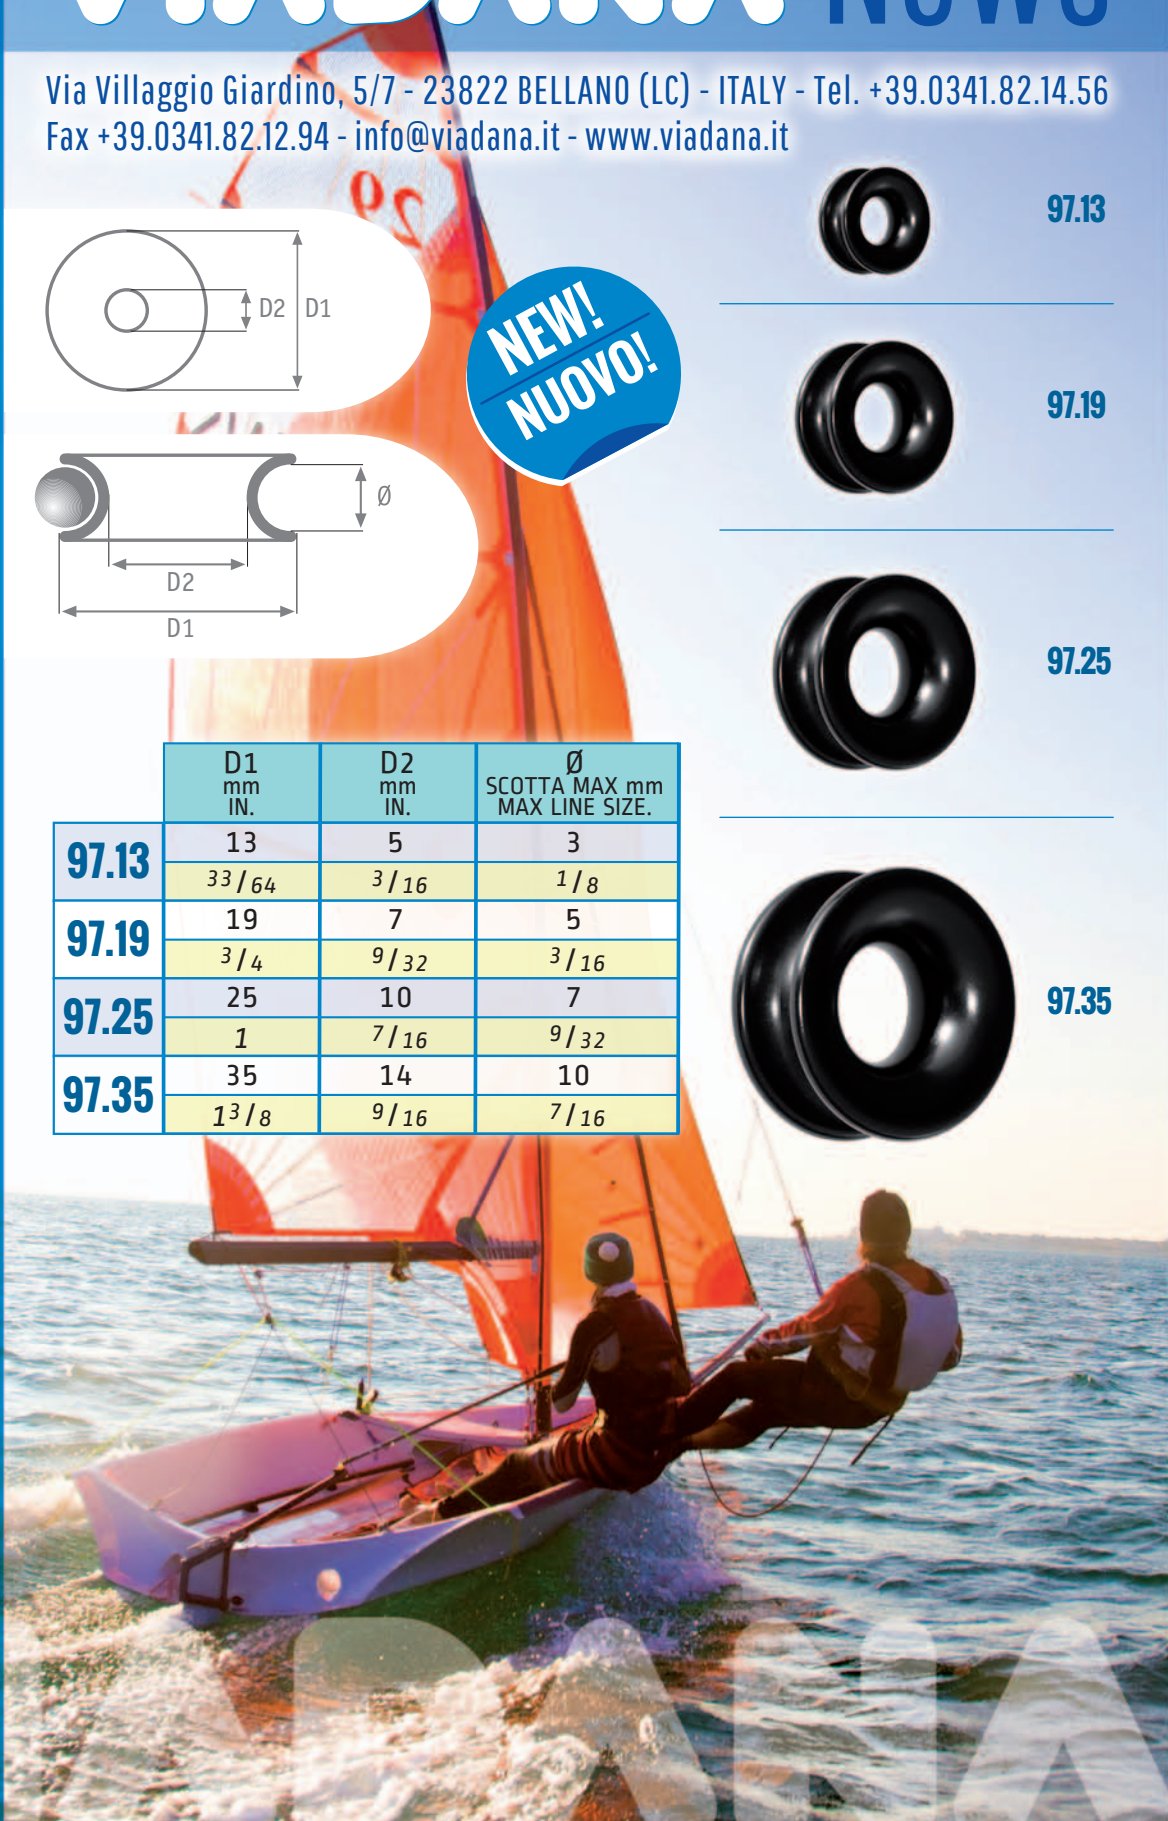

NEW!
NUOVO!

97.13

97.19

97.25

97.35

	D1 mm IN.	D2 mm IN.	\varnothing SCOTTA MAX mm MAX LINE SIZE.
97.13	13	5	3
	$33/64$	$3/16$	$1/8$
97.19	19	7	5
	$3/4$	$9/32$	$3/16$
97.25	25	10	7
	1	$7/16$	$9/32$
97.35	35	14	10
	$13/8$	$9/16$	$7/16$