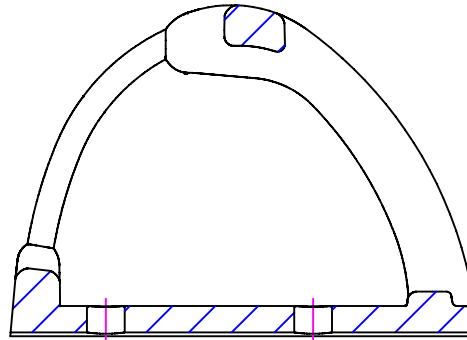

M4 4/4.2mm ϕ 3-6mm
 #8 (5/32") No.8 1/8"-1/4"

Section 'AA'

R18

12.6 27.4

27.6

2 Holes ϕ 5.0

61.8

Instructions and compatible cleats on page 2

Issue: 2. May 2006
 Page1 of 2 ID817.dwg

Material:
 Stainless Steel & Nylon

Installation Drawing for:-

CL817

Cage for Mk2 Juniors

Clamcleats Limited
 Watchmead
 Welwyn Garden City
 Hertfordshire AL7 1AP
 England

Telephone +44 (0)1707 330101
 Fax +44 (0)1707 321269
<http://www.clamcleat-rope-cleats.com>

Scale 1:1
 All dimensions in mm.

Rope runs free

Stainless Steel rear fairled guides rope down into teeth even when pulled at extreme angles.