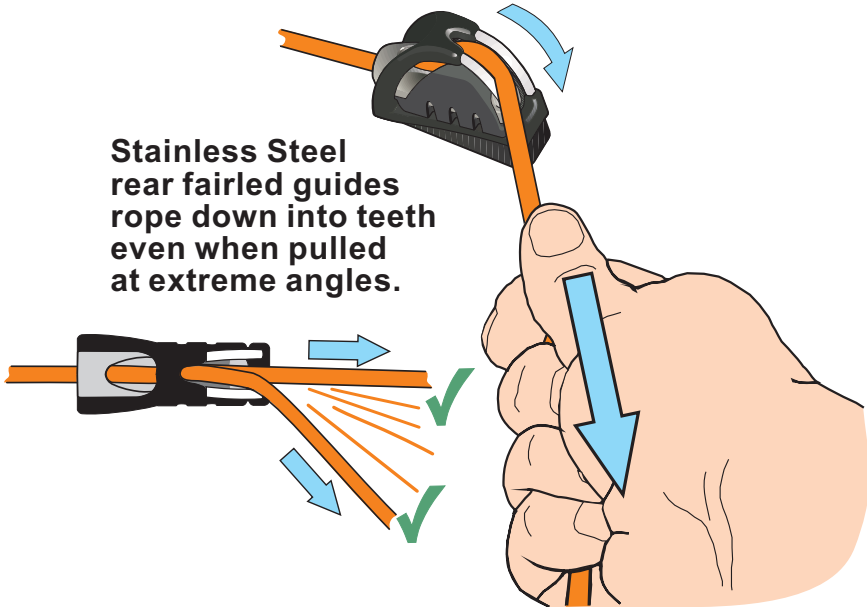

Telephone +44 (0)1707 330101
 Fax +44 (0)1707 321269
<http://www.clamcleat-rope-cleats.com>

Scale 1:1
 All dimensions in mm.

Rope runs free

Stainless Steel rear fairled guides rope down into teeth even when pulled at extreme angles.

Rope gripped

CL817 Cage can be used with a variety of cleats and other accessories.

Cleat	Cleat + CL815 + CL817	Cleat + CL815 + CL817 + CL819
CL211 Mk2	✓	✓
CL211 Mk2AN	✓	✓

While the CL817 Cage can be used without a CL815 Keeper, it is not recommended.