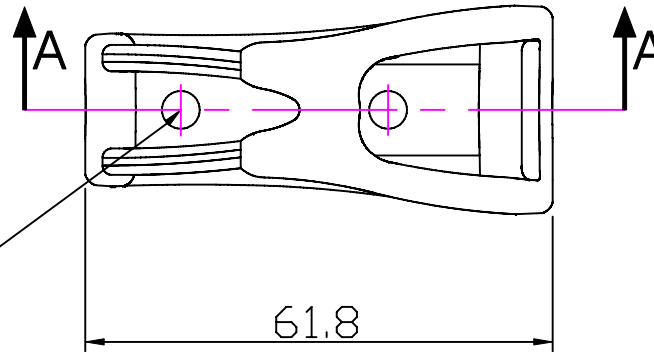

M4 4/4.2mm ϕ 3-6mm
 #8 (5/32") No.8 1/8"-1/4"

Section 'AA'

R18

12.6 27.4

27.6

2 Holes ϕ 5.0

61.8

Instructions and compatible cleats on page 2

Issue: 2. May 2006
 Page1 of 2 ID817.dwg

Material:
 Stainless Steel & Nylon

Installation Drawing for:-

CL817

Cage for Mk2 Juniors

Clamcleats Limited
 Watchmead
 Welwyn Garden City
 Hertfordshire AL7 1AP
 England

Telephone +44 (0)1707 330101
 Fax +44 (0)1707 321269
<http://www.clamcleat-rope-cleats.com>

Scale 1:1
 All dimensions in mm.

Rope runs free

Stainless Steel rear fairled guides rope down into teeth even when pulled at extreme angles.