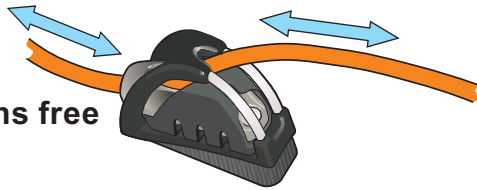

Issue: 2. May 2006
 Page1 of 2 ID817.dwg

Material:
 Stainless Steel & Nylon

Installation Drawing for:-

CL817

Cage for Mk2 Juniors

Clamcleats Limited
 Watchmead
 Welwyn Garden City
 Hertfordshire AL7 1AP
 England

Telephone +44 (0)1707 330101
 Fax +44 (0)1707 321269
<http://www.clamcleat-rope-cleats.com>

Scale 1:1
 All dimensions in mm.

Rope runs free

Stainless Steel rear fairled guides rope down into teeth even when pulled at extreme angles.

Rope gripped

CL817 Cage can be used with a variety of cleats and other accessories.

Cleat	Cleat + CL815 + CL817	Cleat + CL815 + CL817 + CL819
CL211 Mk2	✓	✓
CL211 Mk2AN	✓	✓

While the CL817 Cage can be used without a CL815 Keeper, it is not recommended.