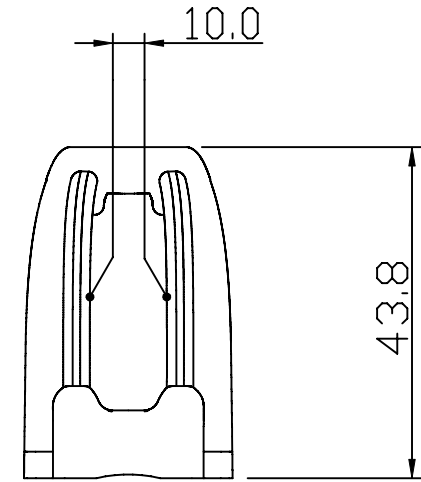

M4 4/4.2mm ϕ 3-6mm
 #8 (5/32") No.8 1/8"-1/4"

Section 'AA'

R18

12.6 27.4

27.6

2 Holes ϕ 5.0

61.8

Instructions and compatible cleats on page 2

Issue: 2. May 2006
 Page1 of 2 ID817.dwg

Material:
 Stainless Steel & Nylon

Installation Drawing for:-

CL817

Cage for Mk2 Juniors

Clamcleats Limited
 Watchmead
 Welwyn Garden City
 Hertfordshire AL7 1AP
 England

Telephone +44 (0)1707 330101
 Fax +44 (0)1707 321269
<http://www.clamcleat-rope-cleats.com>

Scale 1:1
 All dimensions in mm.

Rope runs free

Stainless Steel rear fairled guides rope down into teeth even when pulled at extreme angles.