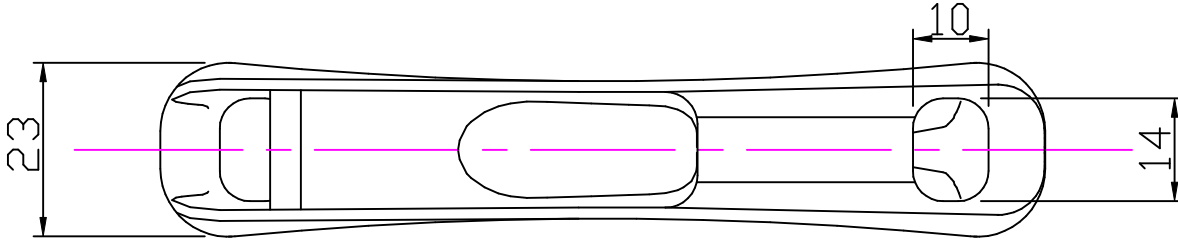

 ø4 – 6mm
 5/32 – 1/4"

Clamcleats Limited
 Watchmead
 Welwyn Garden City
 Hertfordshire AL7 1AP
 England

Telephone +44 (0)1707 330101
 Fax +44 (0)1707 321269
<http://www.clamcleat-rope-cleats.com>

Scale 1:1
 All dimensions in mm.

Issue: 1. Dec 2002
 ID264.dwg

Material:
 Diecast Aluminium

Installation Drawing for:–
CL264
 Cobra Kitesurfing Cleat