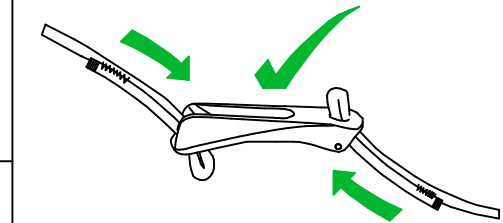

 ø4 – 6mm
 5/32 – 1/4"

Clamcleats Limited
 Watchmead
 Welwyn Garden City
 Hertfordshire AL7 1AP
 England

Telephone +44 (0)1707 330101
 Fax +44 (0)1707 321269
<http://www.clamcleat-rope-cleats.com>

Scale 1:1
 All dimensions in mm.

Issue: 1. Dec 2002
 ID264.dwg

Material:
 Diecast Aluminium

Installation Drawing for:–
CL264
 Cobra Kitesurfing Cleat