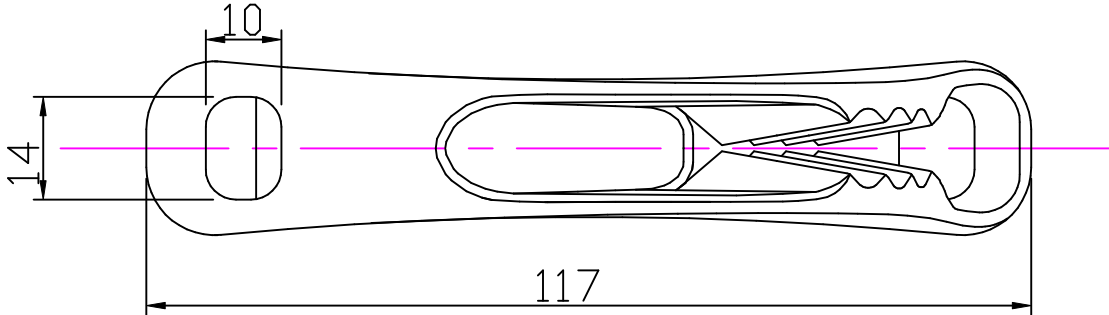

 ø4 – 6mm
 5/32 – 1/4"

Clamcleats Limited
 Watchmead
 Welwyn Garden City
 Hertfordshire AL7 1AP
 England

Telephone +44 (0)1707 330101
 Fax +44 (0)1707 321269
<http://www.clamcleat-rope-cleats.com>

Scale 1:1
 All dimensions in mm.

Issue: 1. Dec 2002
 ID264.dwg

Material:
 Diecast Aluminium

Installation Drawing for:–
CL264
 Cobra Kitesurfing Cleat