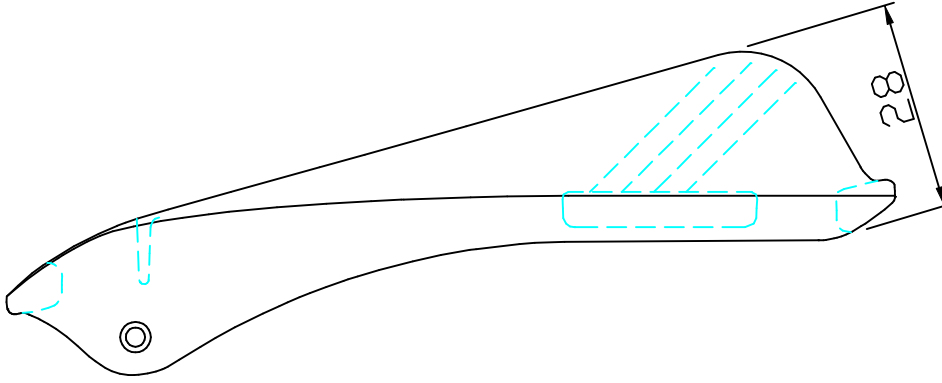

 ø4 – 6mm
 5/32 – 1/4"

Clamcleats Limited
 Watchmead
 Welwyn Garden City
 Hertfordshire AL7 1AP
 England

Telephone +44 (0)1707 330101
 Fax +44 (0)1707 321269
<http://www.clamcleat-rope-cleats.com>

Scale 1:1
 All dimensions in mm.

Issue: 1. Dec 2002
 ID264.dwg

Material:
 Diecast Aluminium

Installation Drawing for:–
CL264
 Cobra Kitesurfing Cleat