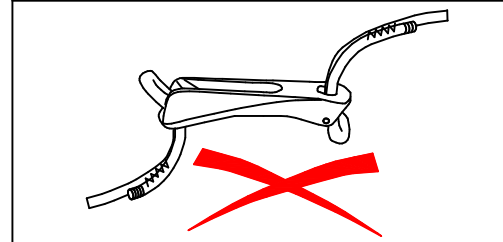

 ø4 – 6mm
 5/32 – 1/4"

Clamcleats Limited
 Watchmead
 Welwyn Garden City
 Hertfordshire AL7 1AP
 England

Telephone +44 (0)1707 330101
 Fax +44 (0)1707 321269
<http://www.clamcleat-rope-cleats.com>

Scale 1:1
 All dimensions in mm.

Issue: 1. Dec 2002
 ID264.dwg

Material:
 Diecast Aluminium

Installation Drawing for:–
CL264
 Cobra Kitesurfing Cleat