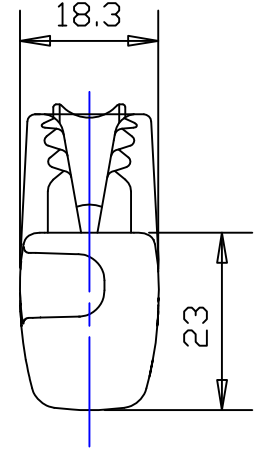

Ø4-6MM
5/32"-1/4"

Section 'A'A'

Clamcleat®
Rope cleats

Clamcleats Limited
Watchmead
Welwyn Garden City
Hertfordshire AL7 1AP
England
Telephone +44 (0)1707 330101
Fax +44 (0)1707 321269
Email sales@clamcleat.com
www.clamcleat.com

Scale 1:1
All dimensions in mm.

Issue: 1	Feb 2010
ID827-36.dwg	
Material: Aluminium & Nylon	
Installation Drawing for:- CL827-36 Aero Cleat with CL236	