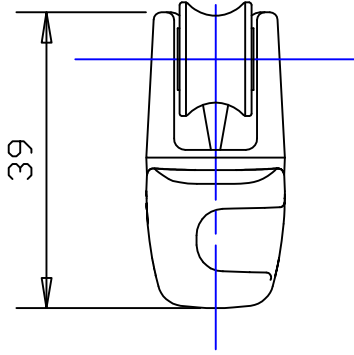

Ø4-6MM
5/32"-1/4"

Section 'A'A'

Clamcleat®
Rope cleats

Clamcleats Limited
Watchmead
Welwyn Garden City
Hertfordshire AL7 1AP
England
Telephone +44 (0)1707 330101
Fax +44 (0)1707 321269
Email sales@clamcleat.com
www.clamcleat.com

Scale 1:1
All dimensions in mm.

Issue: 1	Feb 2010
ID827-36.dwg	
Material: Aluminium & Nylon	
Installation Drawing for:- CL827-36 Aero Cleat with CL236	