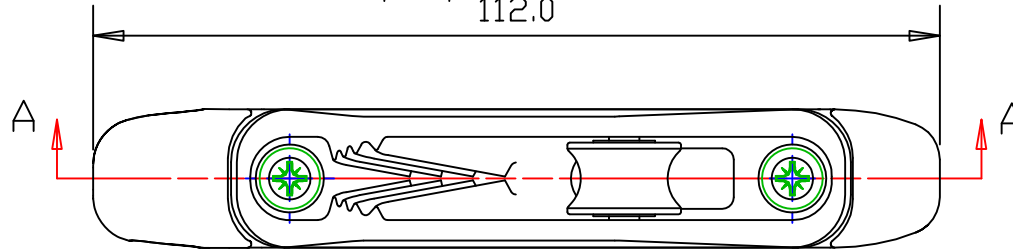

Ø4-6MM
5/32"-1/4"

Section 'A'A'

Clamcleat®
Rope cleats

Clamcleats Limited
Watchmead
Welwyn Garden City
Hertfordshire AL7 1AP
England
Telephone +44 (0)1707 330101
Fax +44 (0)1707 321269
Email sales@clamcleat.com
www.clamcleat.com

Scale 1:1
All dimensions in mm.

Issue: 1	Feb 2010
ID827-36.dwg	
Material: Aluminium & Nylon	
Installation Drawing for:- CL827-36 Aero Cleat with CL236	