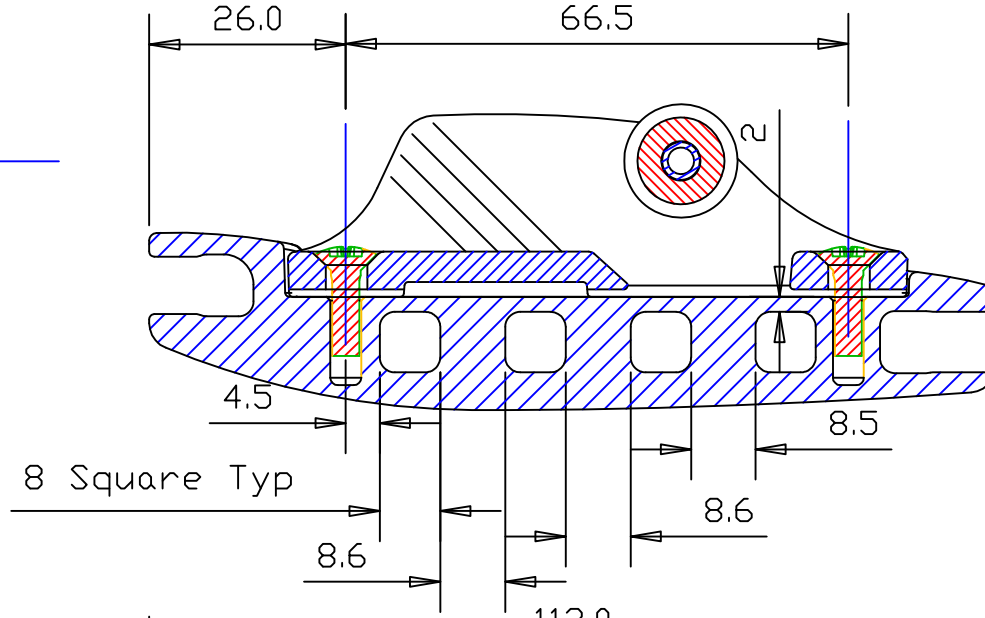

Ø4-6MM
5/32"-1/4"

Section 'A'A'

Clamcleat®
Rope cleats

Clamcleats Limited
Watchmead
Welwyn Garden City
Hertfordshire AL7 1AP
England
Telephone +44 (0)1707 330101
Fax +44 (0)1707 321269
Email sales@clamcleat.com
www.clamcleat.com

Scale 1:1
All dimensions in mm.

Issue: 1	Feb 2010
ID827-36.dwg	
Material: Aluminium & Nylon	
Installation Drawing for:- CL827-36 Aero Cleat with CL236	