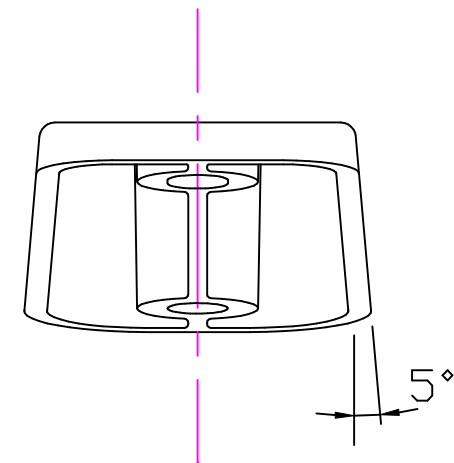

Clamcleat®
Rope cleats

Clamcleats Limited
Watchmead
Welwyn Garden City
Hertfordshire AL7 1AP
England

Telephone +44 (0)1707 330101
Fax +44 (0)1707 321269
<http://www.clamcleat-rope-cleats.com>

Scale 1:1
All dimensions in mm.

Issue: 2.	May 2002
ID805.dwg	
Material: Polypropylene	
Installation Drawing for:- CL805 Tapered Pad for CL205, CL220, CL239 & CL240