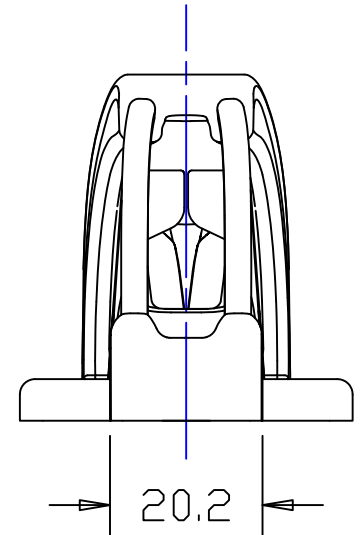

2 off 9mm Dia with
90Deg CSK
Section B-B
2 off 4.8

Instructions
on page 2

Issue: 1 Oct 2011
Page 1 ID830CKC.dwg

Material:
Stainless Steel, Nylon, Aly

Installation Drawing for:-

CL830CKC

Side Mount CK Cleat

Clamcleat®
Rope cleats

Clamcleats Limited
Watchmead
Welwyn Garden City
Hertfordshire AL7 1AP
England

Telephone +44 (0)1707 330101
Fax +44 (0)1707 321269
<http://www.clamcleat-rope-cleats.com>

Scale 1:1
All dimensions in mm.

Keeper works like this -