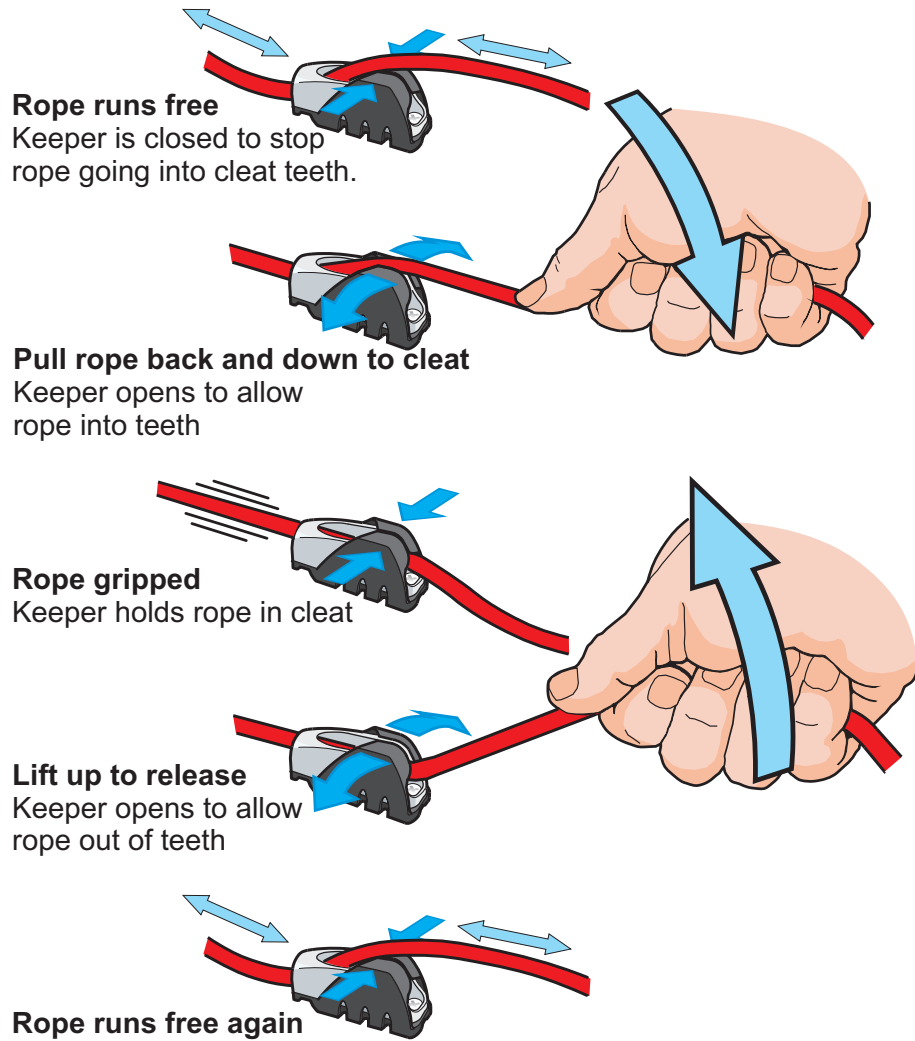

Keeper works like this -