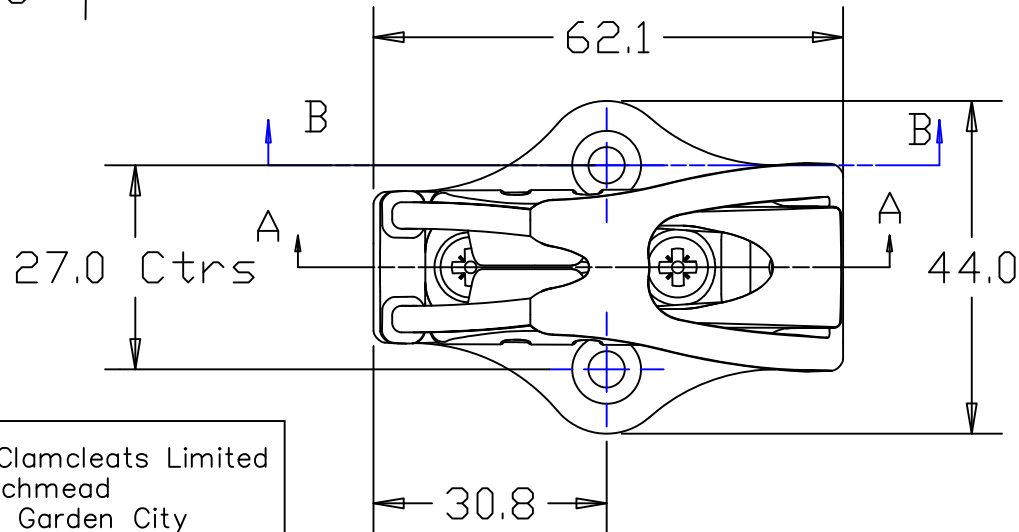

2 off 9mm Dia with
90Deg CSK
Section B-B
2 off 4.8

Instructions
on page 2

Issue: 1 Oct 2011
Page 1 ID830CKC.dwg

Material:
Stainless Steel, Nylon, Aly

Installation Drawing for:-

CL830CKC

Side Mount CK Cleat

Clamcleat®
Rope cleats

Clamcleats Limited
Watchmead
Welwyn Garden City
Hertfordshire AL7 1AP
England

Telephone +44 (0)1707 330101
Fax +44 (0)1707 321269
<http://www.clamcleat-rope-cleats.com>

Scale 1:1
All dimensions in mm.

Keeper works like this -

Cage & rear fairlead works like this -

Clamcleats Limited
Watchmead
Welwyn Garden City
Hertfordshire AL7 1AP
England

Telephone +44 (0)1707 330101
email sales@clamcleat.com
www.clamcleat.com

ID830CKC
page 2 of 2