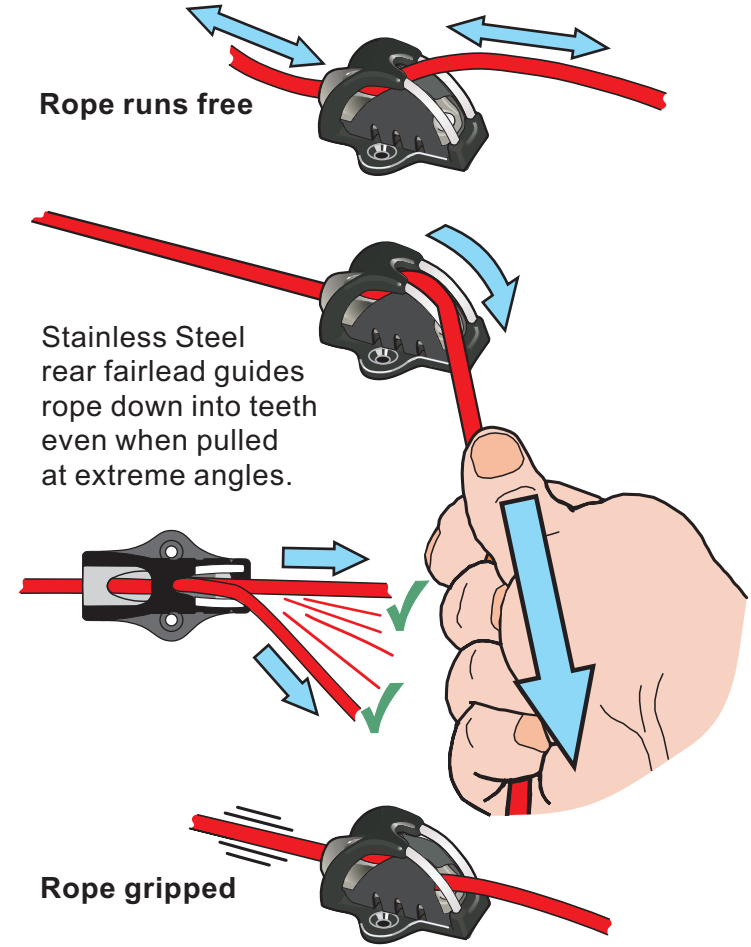

Cage & rear fairlead works like this -