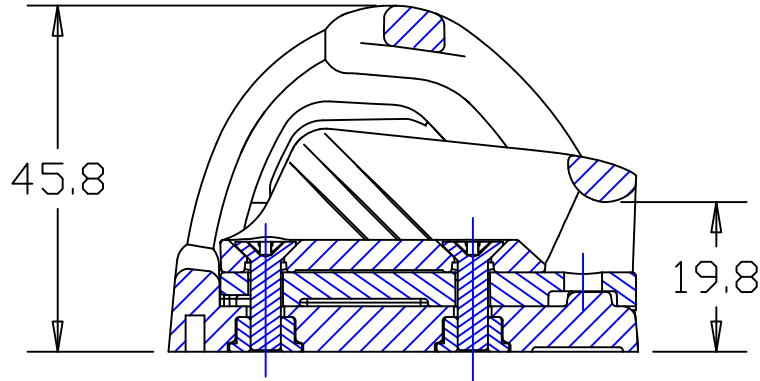

2 off 9mm Dia with
90Deg CSK
Section B-B
2 off 4.8

Instructions
on page 2

Issue: 1 Oct 2011
Page 1 ID830CKC.dwg

Material:
Stainless Steel, Nylon, Aly

Installation Drawing for:-

CL830CKC

Side Mount CK Cleat

Clamcleat®
Rope cleats

Clamcleats Limited
Watchmead
Welwyn Garden City
Hertfordshire AL7 1AP
England

Telephone +44 (0)1707 330101
Fax +44 (0)1707 321269
<http://www.clamcleat-rope-cleats.com>

Scale 1:1
All dimensions in mm.

Keeper works like this -