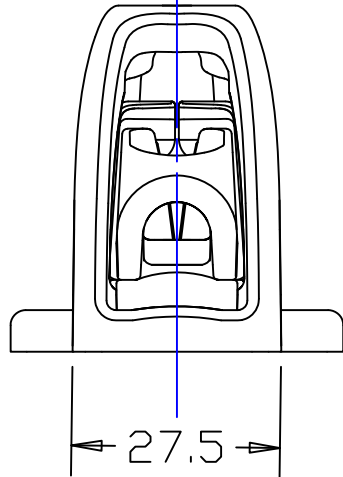

2 off 9mm Dia with
90Deg CSK
Section B-B
2 off 4.8

Instructions
on page 2

Issue: 1 Oct 2011
Page 1 ID830CKC.dwg

Material:
Stainless Steel, Nylon, Aly

Installation Drawing for:-

CL830CKC

Side Mount CK Cleat

Clamcleat®
Rope cleats

Clamcleats Limited
Watchmead
Welwyn Garden City
Hertfordshire AL7 1AP
England

Telephone +44 (0)1707 330101
Fax +44 (0)1707 321269
<http://www.clamcleat-rope-cleats.com>

Scale 1:1
All dimensions in mm.

Keeper works like this -