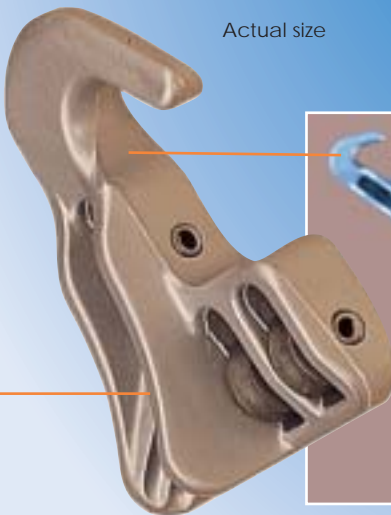

# blokart Hooked by CL248

*blokart International Limited are using Clamcleat® rope cleats for quick, positive control. Easy to cleat and adjust to the required tension both while sailing and setting up.*

- ✓ Tension can be easily adjusted, to allow the ideal sail shape to be maintained in changing conditions.
- ✓ Easy to lock line once adjusted, preventing rope slip.
- ✓ **6:1** ratio reduces effort required.
- ✓ High pressure diecast marine grade aluminium gives a strong, light weight and corrosion resistant product.

  
1/8"-3/16" Ø  
(3 - 5 mm)  
1.8ozs  
(52gms)