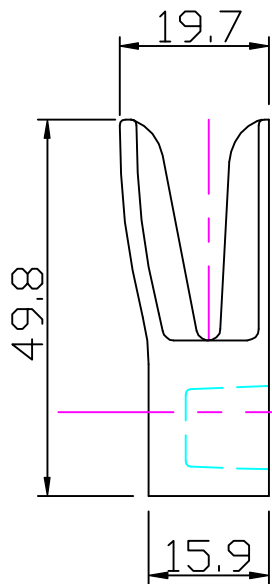

M6 6.3mm $\varnothing 6 - 10\text{mm}$
 1/4" No.14 1/4" - 3/8

Section 'AA'

Issue: 1. Dec 1998
 ID207.dwg

Material:
 Nylon

Installation Drawing for:-
CL207
 Lateral
 (Port)

Clamcleats Limited
 Watchmead
 Welwyn Garden City
 Hertfordshire AL7 1AP
 England

Telephone +44 (0)1707 330101
 Fax +44 (0)1707 321269
<http://www.clamcleat-rope-cleats.com>

Scale 1:1
 All dimensions in mm.