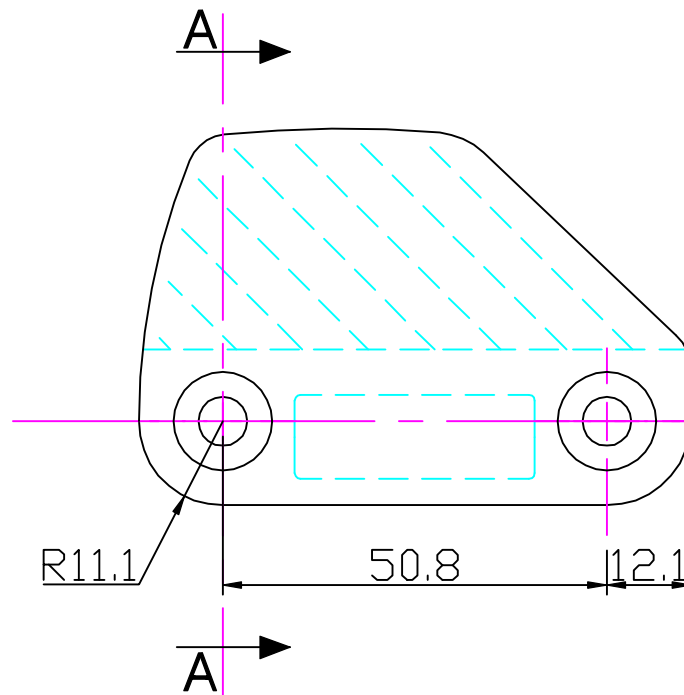

M6 6.3mm $\varnothing 6 - 10\text{mm}$
 1/4" No.14 1/4" - 3/8

Section 'AA'

Issue: 1. Dec 1998
 ID207.dwg

Material:
 Nylon

Installation Drawing for:-
CL207
 Lateral
 (Port)

Clamcleats Limited
 Watchmead
 Welwyn Garden City
 Hertfordshire AL7 1AP
 England

Telephone +44 (0)1707 330101
 Fax +44 (0)1707 321269
<http://www.clamcleat-rope-cleats.com>

Scale 1:1
 All dimensions in mm.