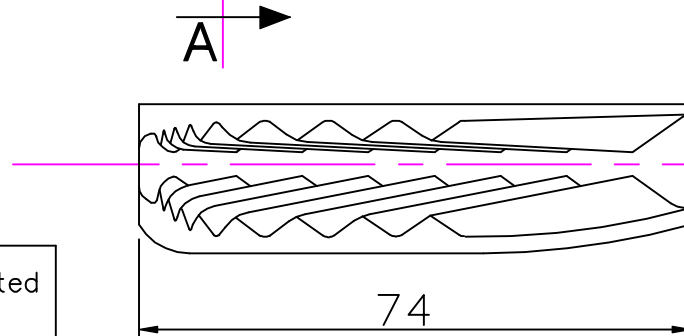

M6 6.3mm $\varnothing 6 - 10\text{mm}$
 1/4" No.14 1/4" - 3/8

Section 'AA'

Issue: 1. Dec 1998
 ID207.dwg

Material:
 Nylon

Installation Drawing for:-
CL207
 Lateral
 (Port)

Clamcleats Limited
 Watchmead
 Welwyn Garden City
 Hertfordshire AL7 1AP
 England

Telephone +44 (0)1707 330101
 Fax +44 (0)1707 321269
<http://www.clamcleat-rope-cleats.com>

Scale 1:1
 All dimensions in mm.