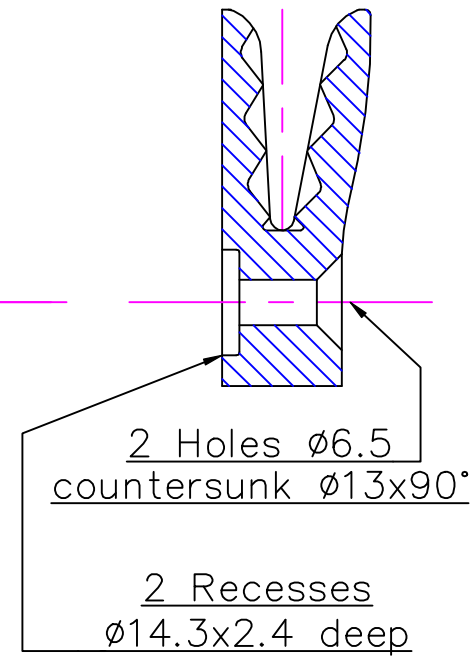

M6 6.3mm $\varnothing 6 - 10\text{mm}$
 1/4" No.14 1/4" - 3/8

Section 'AA'

Issue: 1. Dec 1998
 ID207.dwg

Material:
 Nylon

Installation Drawing for:-
CL207
 Lateral
 (Port)

Clamcleats Limited
 Watchmead
 Welwyn Garden City
 Hertfordshire AL7 1AP
 England

Telephone +44 (0)1707 330101
 Fax +44 (0)1707 321269
<http://www.clamcleat-rope-cleats.com>

Scale 1:1
 All dimensions in mm.